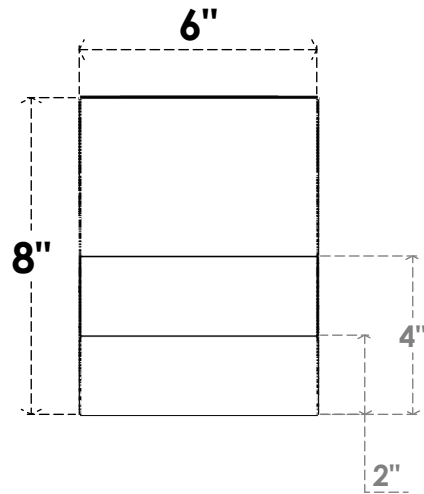

ITEM NUMBER: RFTURO06X08000X24000X008GRN00RCPR

6"W X 8"H X 24"L TIMBERTHANE ROUGH CEDAR GREENSBORO FAUX WOOD OPEN RAFTER TAIL, 8"L END, PRIMED TAN

ISOMETRIC

GENERATED DATE : 03/02/2023

EKENA MILLWORK
2300 WEST MAIN ST.
CLARKSVILLE, TX 75426
TOLL FREE: 866-607-0453
WWW.EKENAMILLWORK.COM

NOTES

1. INSTALLATION TO BE COMPLETED IN ACCORDANCE WITH MANUFACTURER'S SPECIFICATIONS.
2. DRAWING MAY NOT BE TO SCALE
3. THIS DRAWING IS INTENDED FOR DESIGN AND PLANNING PURPOSES ONLY.
4. ALL INFORMATION CONTAINED HEREIN WAS CURRENT AT THE TIME OF DEVELOPMENT BUT MUST BE REVIEWED AND APPROVED BY THE PRODUCT MANUFACTURER TO BE CONSIDERED ACCURATE.
5. TIMBERTHANE ARCHITECTURAL PRODUCTS ARE MADE FROM HIGH DENSITY URETHANE AND COME FACTORY PRIMED