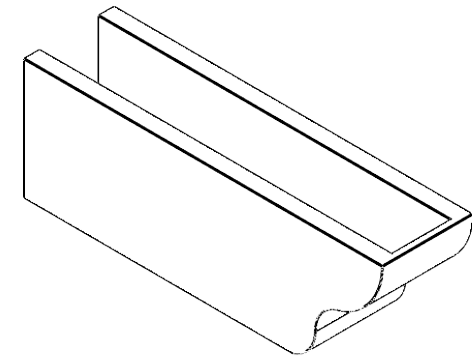

ITEM NUMBER: RFTURO06X08000X24000X008GRN00RCPR

6"W X 8"H X 24"L TIMBERTHANE ROUGH CEDAR GREENSBORO FAUX WOOD OPEN RAFTER TAIL, 8"L END, PRIMED TAN

ISOMETRIC

GENERATED DATE : 03/02/2023

EKENA MILLWORK
2300 WEST MAIN ST.
CLARKSVILLE, TX 75426
TOLL FREE: 866-607-0453
WWW.EKENAMILLWORK.COM

NOTES

1. INSTALLATION TO BE COMPLETED IN ACCORDANCE WITH MANUFACTURER'S SPECIFICATIONS.
2. DRAWING MAY NOT BE TO SCALE
3. THIS DRAWING IS INTENDED FOR DESIGN AND PLANNING PURPOSES ONLY.
4. ALL INFORMATION CONTAINED HEREIN WAS CURRENT AT THE TIME OF DEVELOPMENT BUT MUST BE REVIEWED AND APPROVED BY THE PRODUCT MANUFACTURER TO BE CONSIDERED ACCURATE.
5. TIMBERTHANE ARCHITECTURAL PRODUCTS ARE MADE FROM HIGH DENSITY URETHANE AND COME FACTORY PRIMED