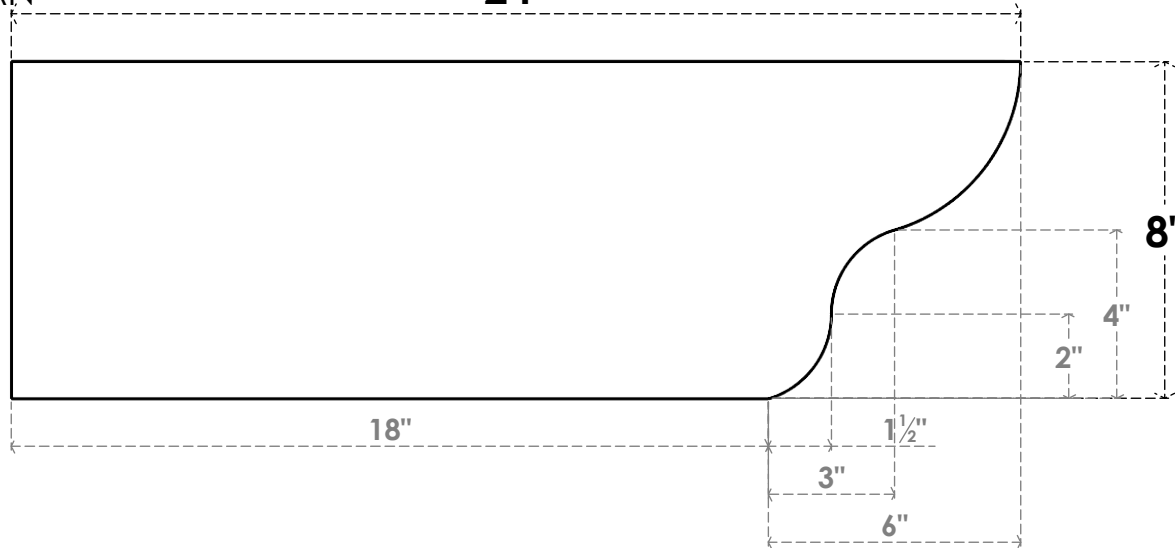

ITEM NUMBER: RFTURO06X08000X24000X008GRN00RCPR

6"W X 8"H X 24"L TIMBERTHANE ROUGH CEDAR GREENSBORO FAUX WOOD OPEN RAFTER TAIL, 8"L END, PRIMED TAN

ISOMETRIC

GENERATED DATE : 03/02/2023

EKENA MILLWORK
2300 WEST MAIN ST.
CLARKSVILLE, TX 75426
TOLL FREE: 866-607-0453
WWW.EKENAMILLWORK.COM

NOTES

1. INSTALLATION TO BE COMPLETED IN ACCORDANCE WITH MANUFACTURER'S SPECIFICATIONS.
2. DRAWING MAY NOT BE TO SCALE
3. THIS DRAWING IS INTENDED FOR DESIGN AND PLANNING PURPOSES ONLY.
4. ALL INFORMATION CONTAINED HEREIN WAS CURRENT AT THE TIME OF DEVELOPMENT BUT MUST BE REVIEWED AND APPROVED BY THE PRODUCT MANUFACTURER TO BE CONSIDERED ACCURATE.
5. TIMBERTHANE ARCHITECTURAL PRODUCTS ARE MADE FROM HIGH DENSITY URETHANE AND COME FACTORY PRIMED